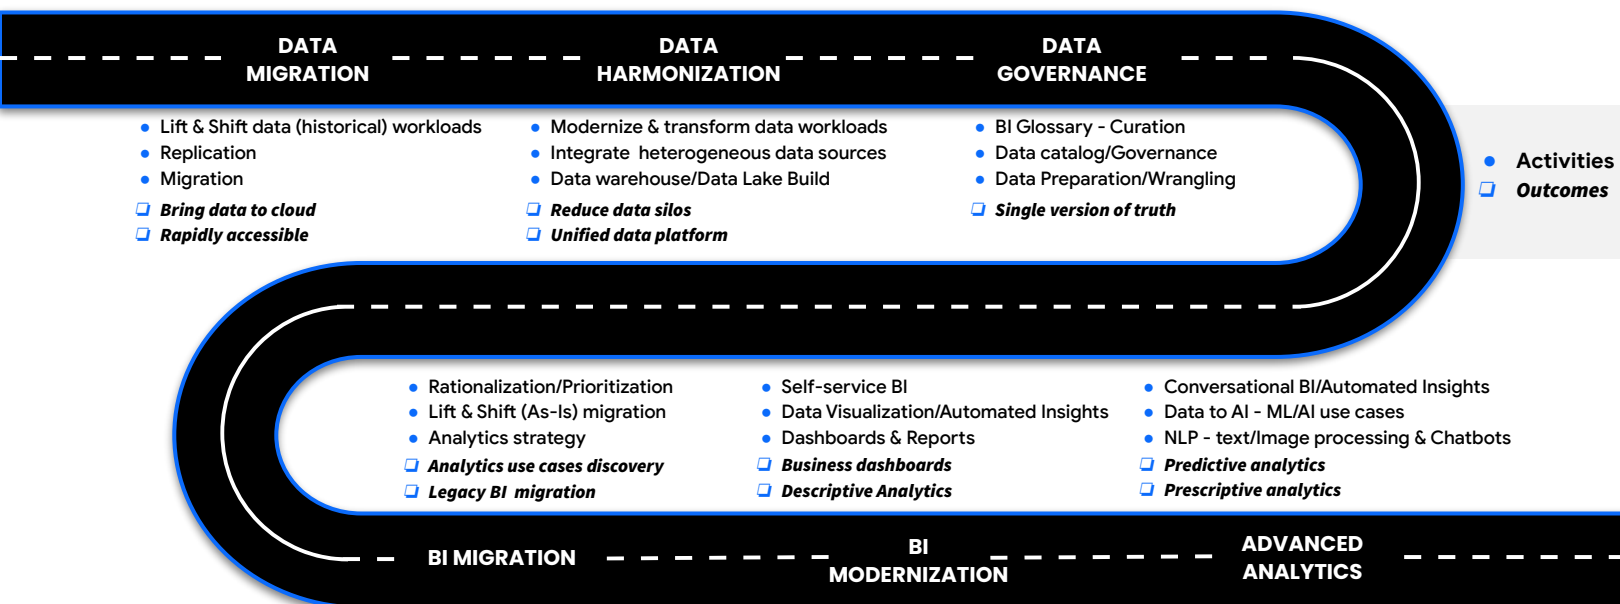

- ✓ Premier Tier Consulting Partner with AWS
- ✓ 7 years of Gartner® Magic Quadrant Recognition
- ✓ 16 Global Offices in 10 Countries with 1,000+ Cloud Experts

Data & Analytics

Delivering Intelligence, Empowering Success

From consolidating disparate data to crafting visually intuitive dashboards, Bespin Global, an esteemed **AWS Data and Analytics Competency Partner**, brings you the expertise and solutions to propel your business forward through the power of data.

Data Analytics & AI/ML Solutions on AWS

KEY OFFERINGS

Data Foundation:

- Data Strategy
- Data Migration
- Data Lake/Warehouse

Smart Analytics:

- Data to AI - Strategy
- BI Migration
- BI Modernization
- Marketing Analytics

AWS FOCUSED

- Lake Formation, EMR, Redshift, RDS
  - Enablement | Migrate | Optimization
- Quicksight
- AWS Glue/Athena
  - Data Processing
  - Data Migration
  - Data Quality
  - Data Cleansing
  - Data Catalog
- AI/ML Bedrock, SageMaker, Comprehend, Kendra, Lex, Personalize, Polly, Rekognition, Textract, Translate, Transcribe

WHY BESPIN GLOBAL?

- Accelerated insights with pre-built solution frameworks
- Expert AWS cloud & data engineering talent
- Premier cloud partnership with AWS
- Established track record in building data analytics solutions
- Tailored data & analytics solutions
- Data services and cloud cost optimization through premier partnerships

Data Analytics & AI/ML Modernization Journey

Contact us today to maximize insights, make smarter decisions.

E-mail: marketing@bespinglobal.com
Website: bespinglobal.us

ACCREDITATION

Gartner

7 years of Recognition

- ML Services Competency
- DevOps Services Competency
- Migration Services Competency
- Data & Analytics Services Competency